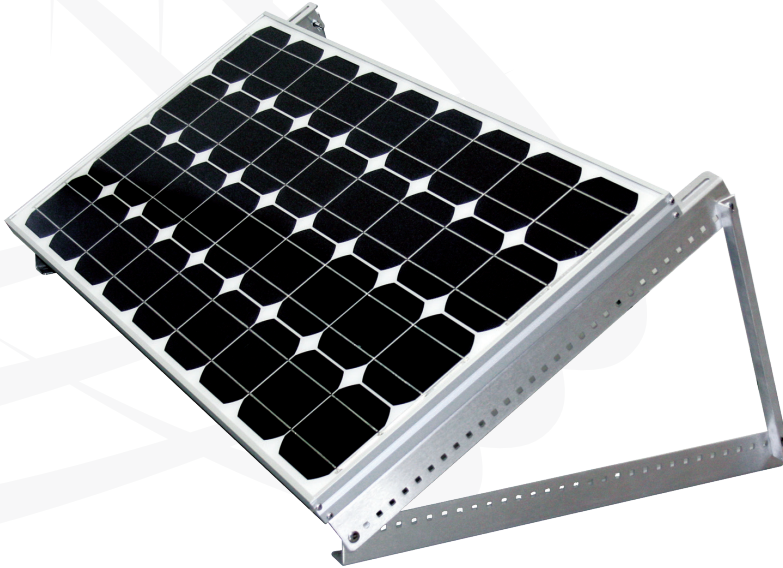

Adjustable Tilt Solar Panel Mount

Model
ADJ-28
(2) x 28" width

Design Features

- Samlex aluminum adjustable solar mounts allow you to tilt your panel for optimal sun exposure, amplifying solar energy collection by up to 50%.
- Weather resistant aluminum construction
- Choose your incline according to the time of the year – optimal for winter RVing
- Over 30 adjustable settings between 0-90°!

Contains:

- 2 x 28" Mounting Rails for base support
- 2 x 28" Mounting Rails for supporting solar panel
- 2 x 14" Aluminum Brackets for setting tilt angle
- Carriage bolts & wing nuts

2 YEAR LIMITED WARRANTY

MODEL	MATERIAL	DIMENSIONS
ADJ-28	Aluminum	28"

NOTE: Specifications are subject to change without notice